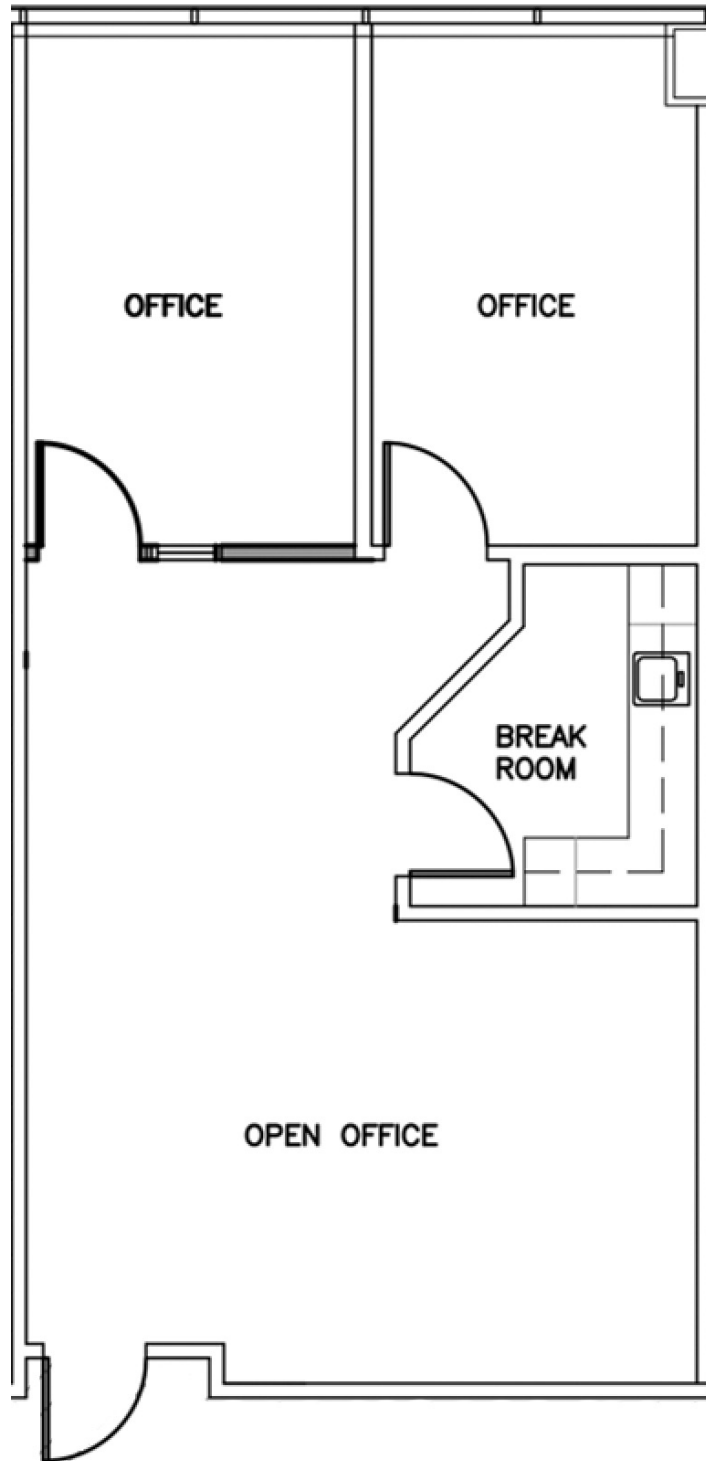

SUITE 470
919 SF

FOR MORE
INFORMATION,
PLEASE CONTACT

KATHERINE RIDGWAY
Director
+1 954 377 0468
katherine.ridgway@cushwake.com

CUSHMAN & WAKEFIELD
515 E. Las Olas Blvd., Ste. 900
Ft. Lauderdale, FL 33301
cushmanwakefield.com