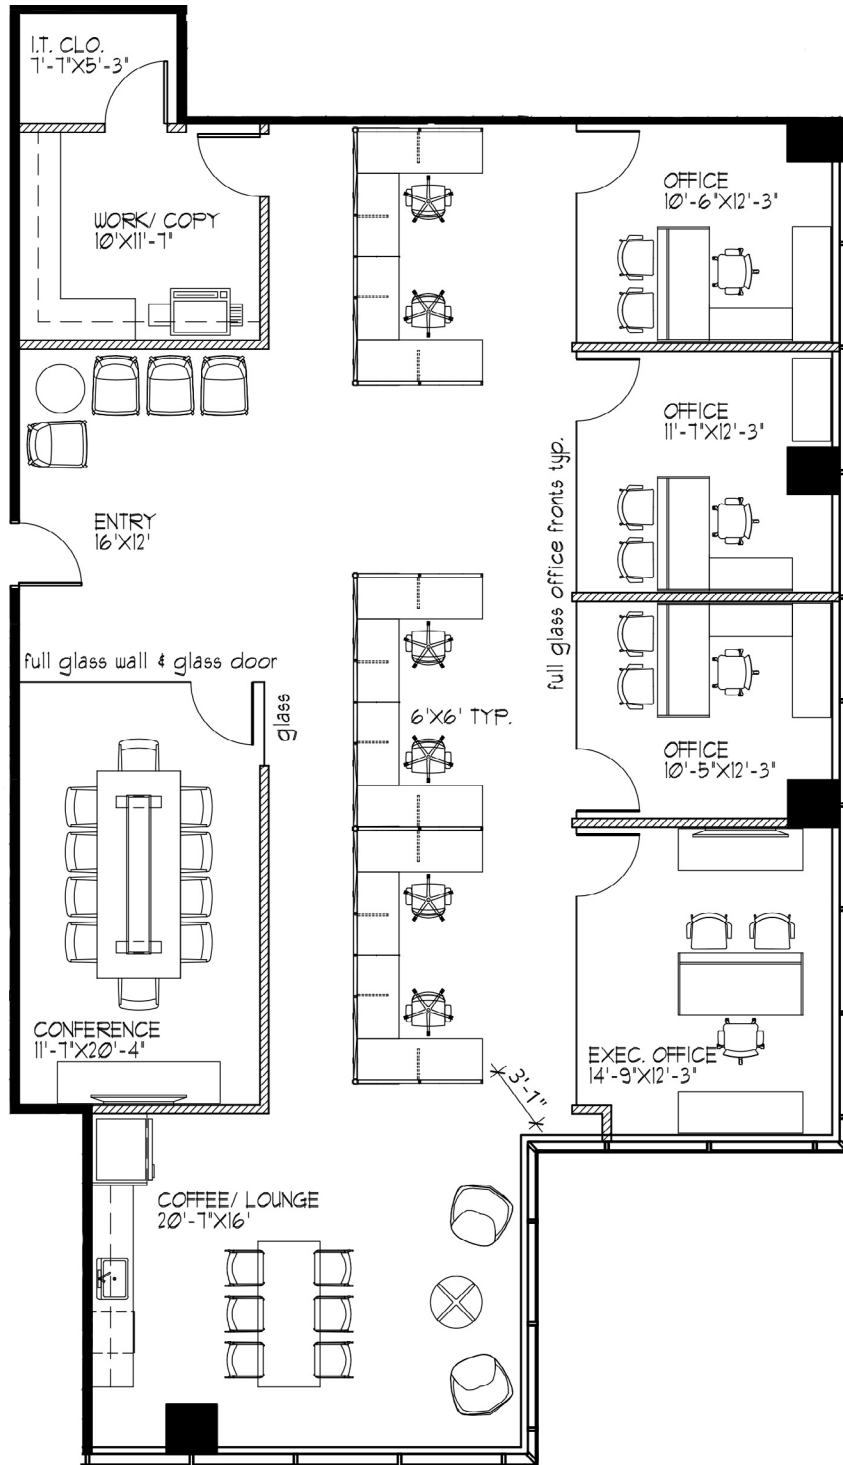

SUITE 410

2,905 SF

FOR MORE
INFORMATION,
PLEASE CONTACT

KATHERINE RIDGWAY
Director
+1 954 377 0468
katherine.ridgway@cushwake.com

CUSHMAN & WAKEFIELD
515 E. Las Olas Blvd., Ste. 900
Ft. Lauderdale, FL 33301
cushmanwakefield.com