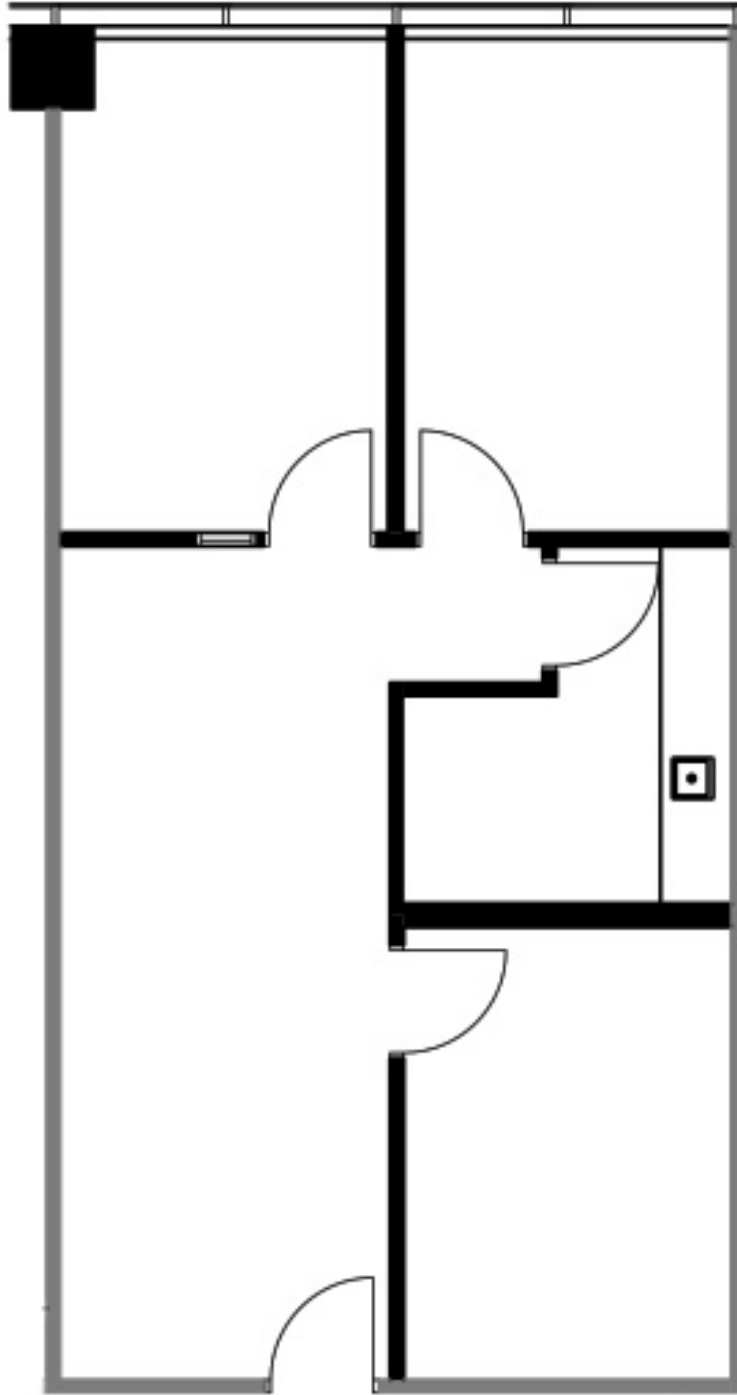

SUITE 370
912 SF

FOR MORE
INFORMATION,
PLEASE CONTACT

KATHERINE RIDGWAY
Director
+1 954 377 0468
katherine.ridgway@cushwake.com

CUSHMAN & WAKEFIELD
515 E. Las Olas Blvd., Ste. 900
Ft. Lauderdale, FL 33301
cushmanwakefield.com