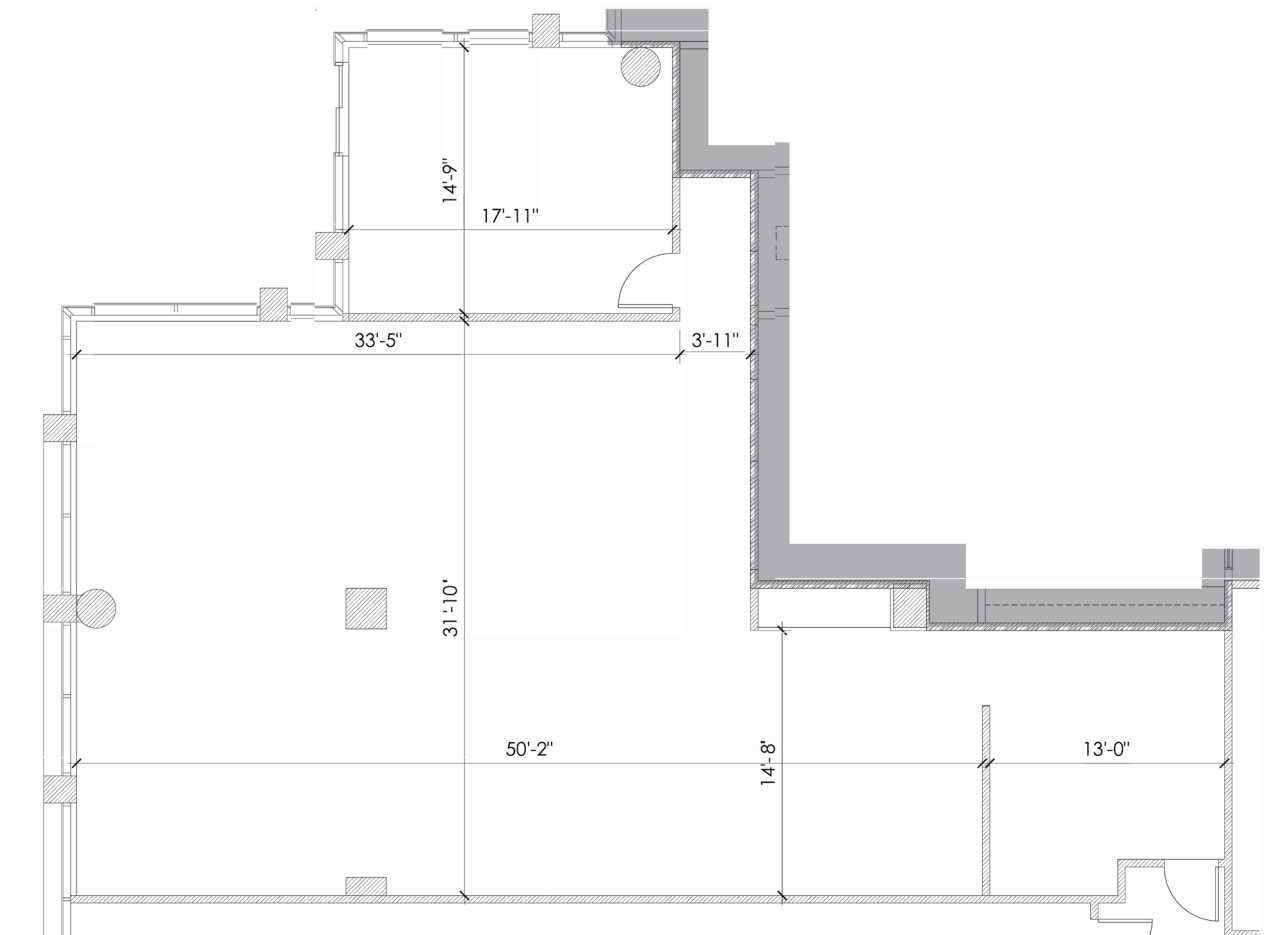

SUITE 270

2,647 SF

FOR MORE
INFORMATION,
PLEASE CONTACT

KATHERINE RIDGWAY
Director
+1 954 377 0468
katherine.ridgway@cushwake.com

CUSHMAN & WAKEFIELD
515 E. Las Olas Blvd., Ste. 900
Ft. Lauderdale, FL 33301
cushmanwakefield.com