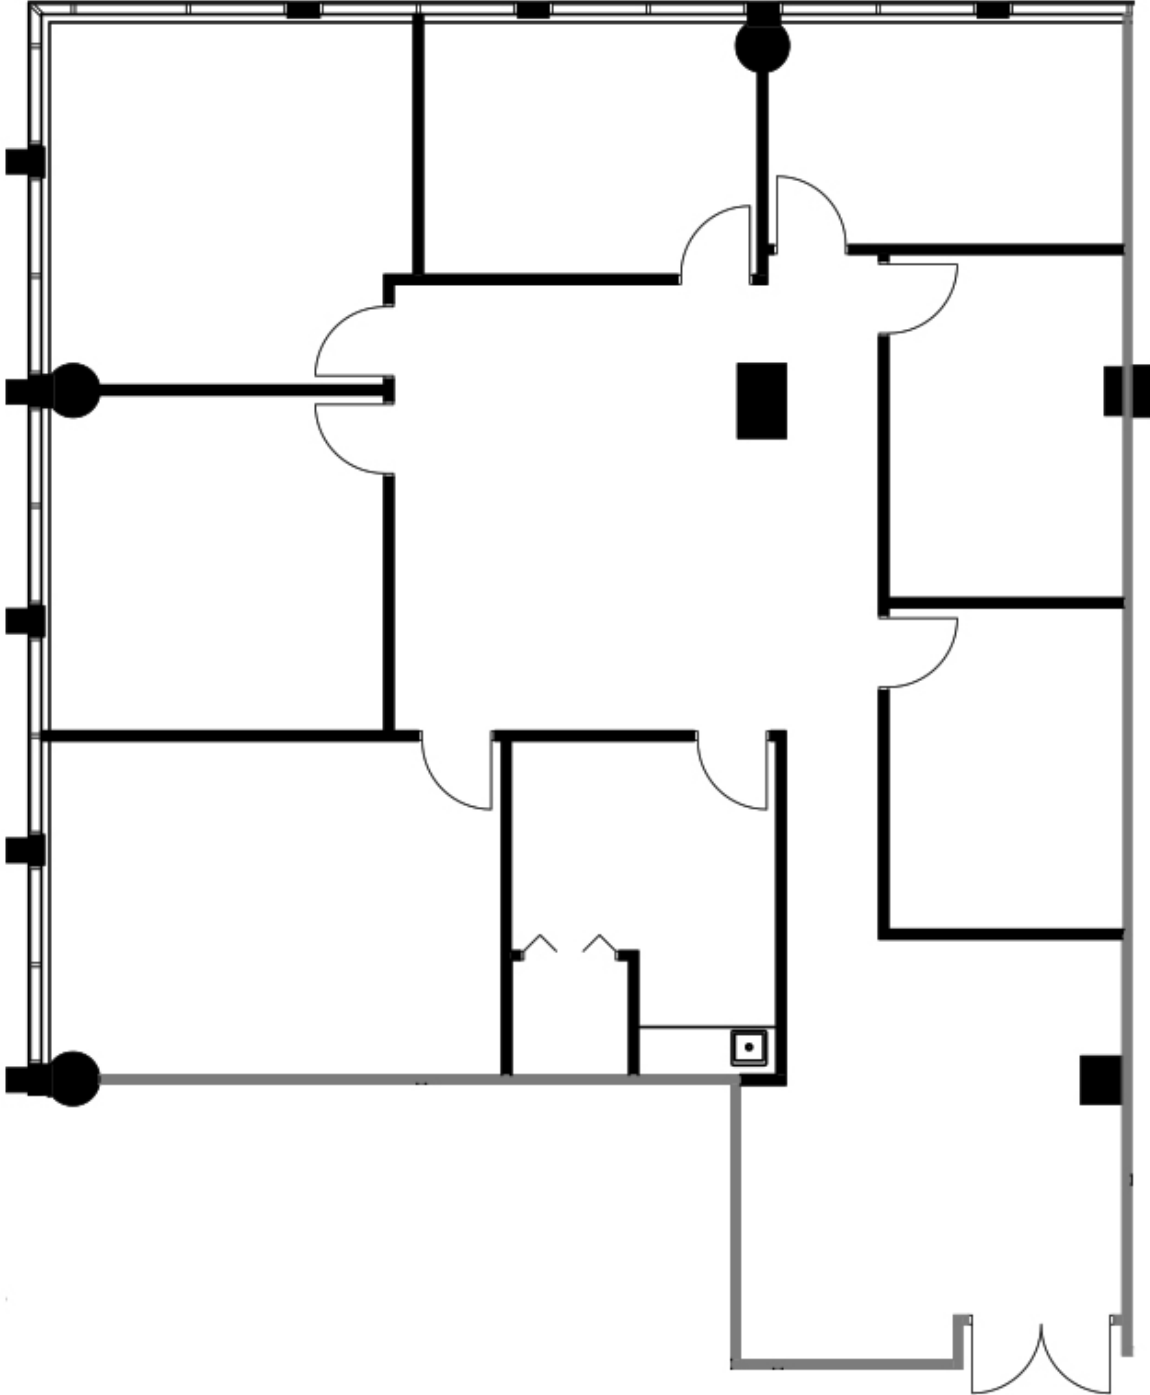

SUITE 240
2,673 SF

FOR MORE
INFORMATION,
PLEASE CONTACT

KATHERINE RIDGWAY
Director
+1 954 377 0468
katherine.ridgway@cushwake.com

CUSHMAN & WAKEFIELD
515 E. Las Olas Blvd., Ste. 900
Ft. Lauderdale, FL 33301
cushmanwakefield.com