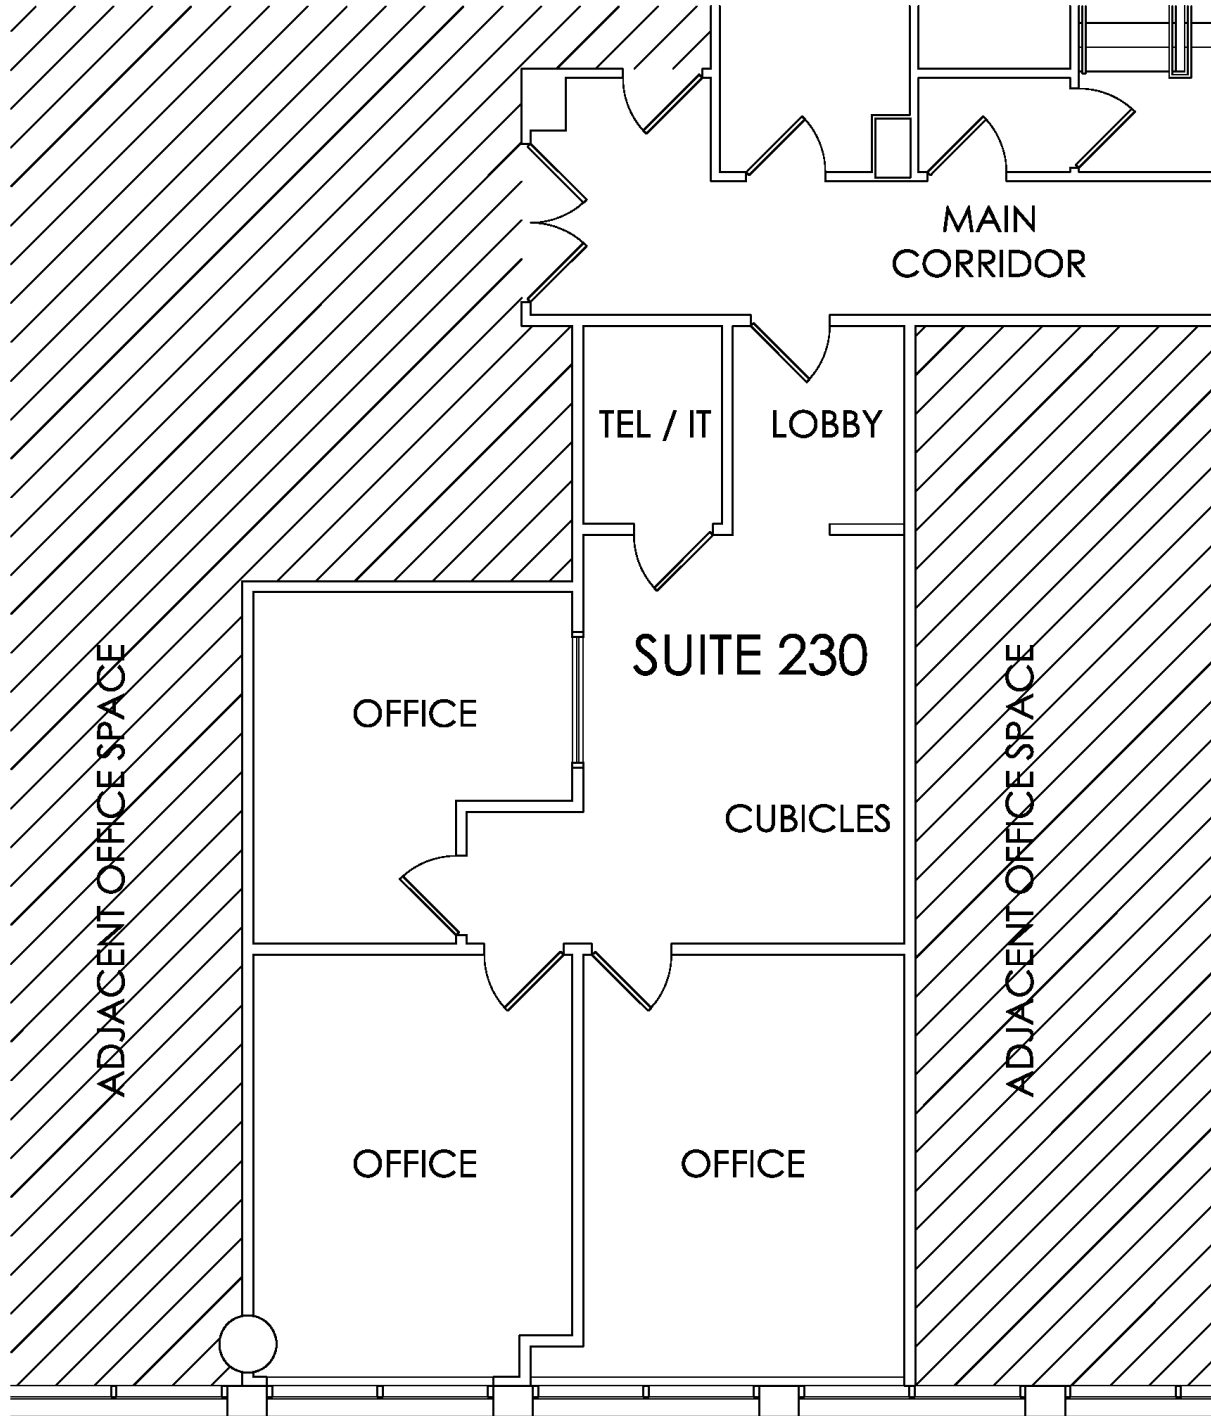

SUITE 230

1,052 SF

FOR MORE
INFORMATION,
PLEASE CONTACT

KATHERINE RIDGWAY
Director
+1 954 377 0468
katherine.ridgway@cushwake.com

CUSHMAN & WAKEFIELD
515 E. Las Olas Blvd., Ste. 900
Ft. Lauderdale, FL 33301
cushmanwakefield.com