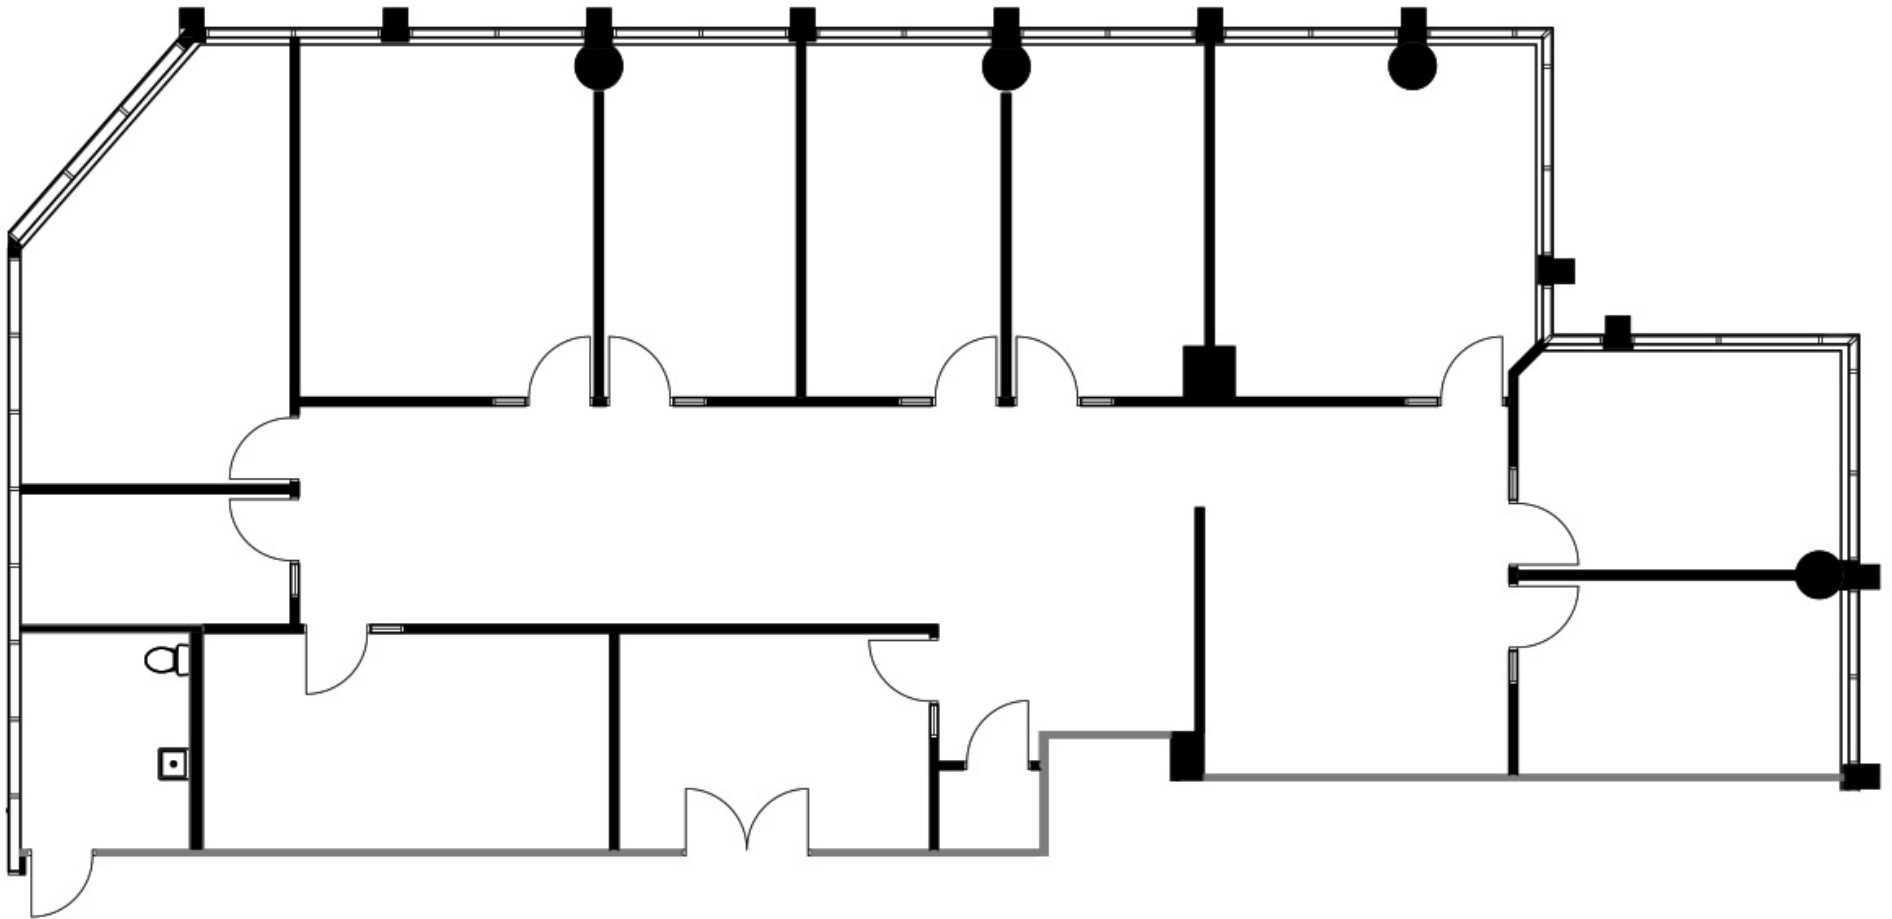

SUITE 210

3,648 SF

FOR MORE
INFORMATION,
PLEASE CONTACT

KATHERINE RIDGWAY
Director
+1 954 377 0468
katherine.ridgway@cushwake.com

CUSHMAN & WAKEFIELD
515 E. Las Olas Blvd., Ste. 900
Ft. Lauderdale, FL 33301
cushmanwakefield.com