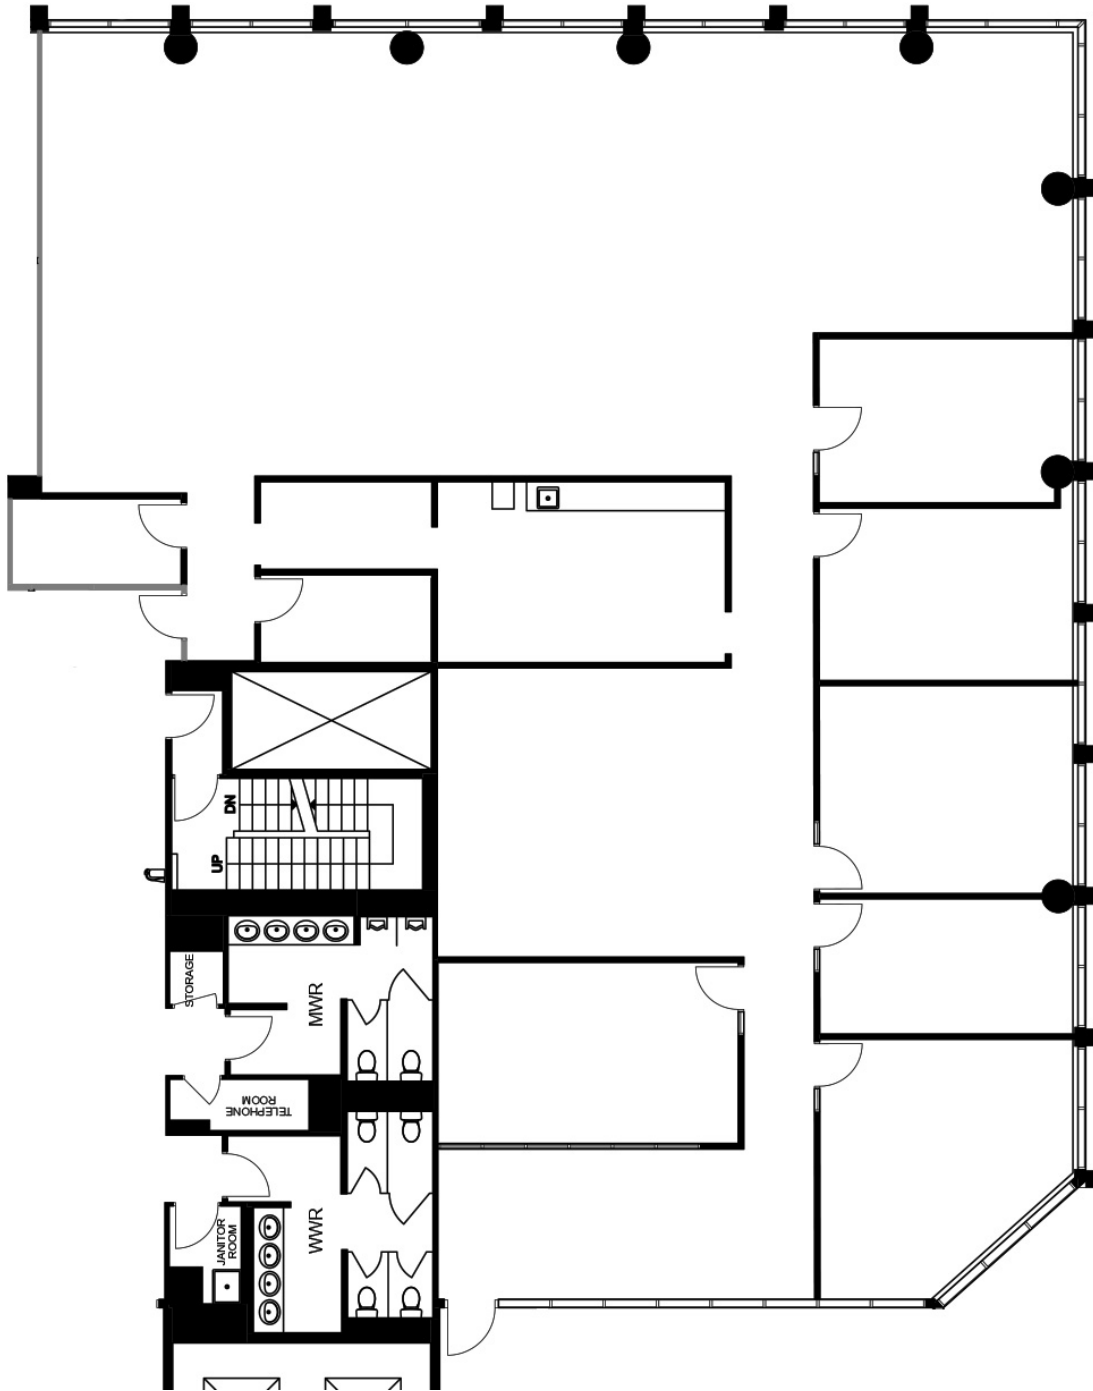

SUITE 200

6,077 SF

FOR MORE
INFORMATION,
PLEASE CONTACT

KATHERINE RIDGWAY
Director
+1 954 377 0468
katherine.ridgway@cushwake.com

CUSHMAN & WAKEFIELD
515 E. Las Olas Blvd., Ste. 900
Ft. Lauderdale, FL 33301
cushmanwakefield.com