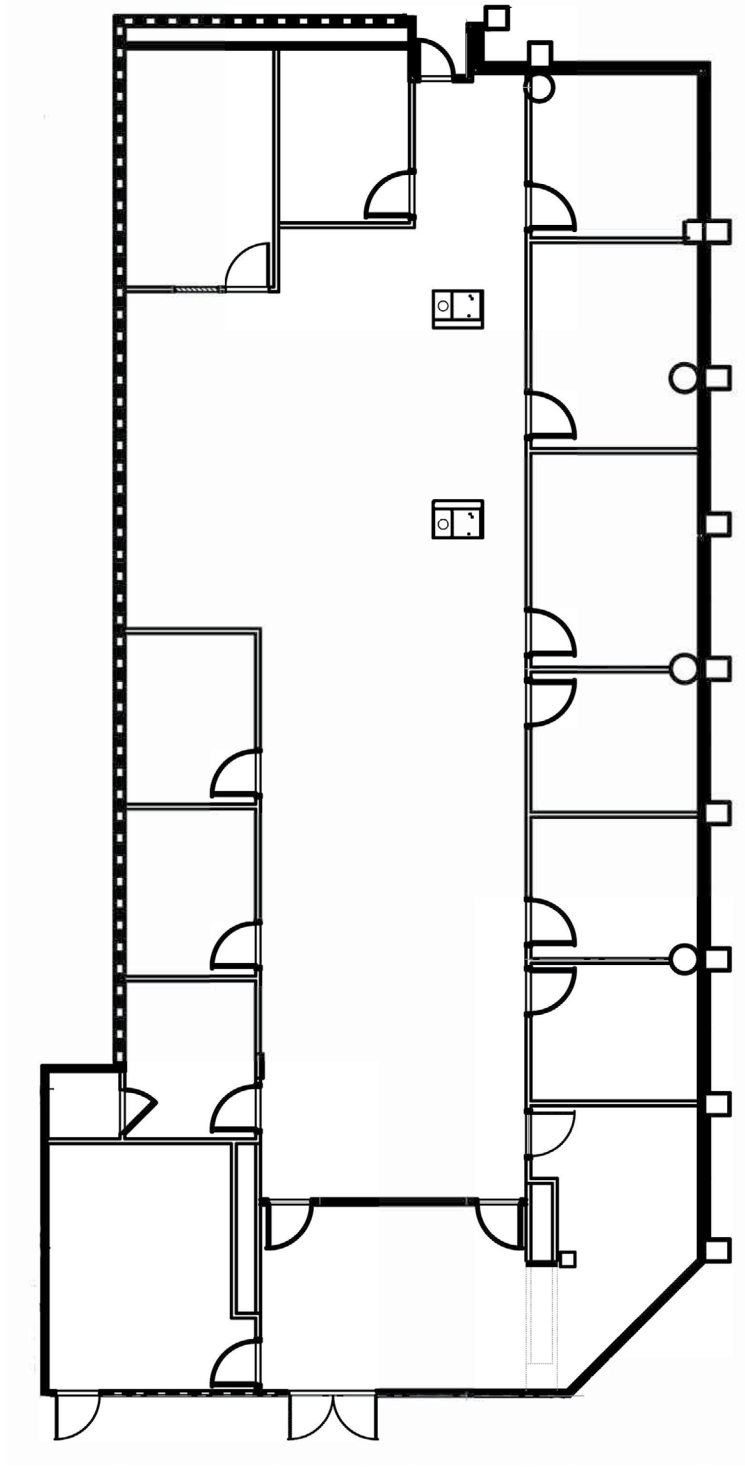

SUITE 150
4,348 SF

FOR MORE
INFORMATION,
PLEASE CONTACT

KATHERINE RIDGWAY
Director
+1 954 377 0468
katherine.ridgway@cushwake.com

CUSHMAN & WAKEFIELD
515 E. Las Olas Blvd., Ste. 900
Ft. Lauderdale, FL 33301
cushmanwakefield.com